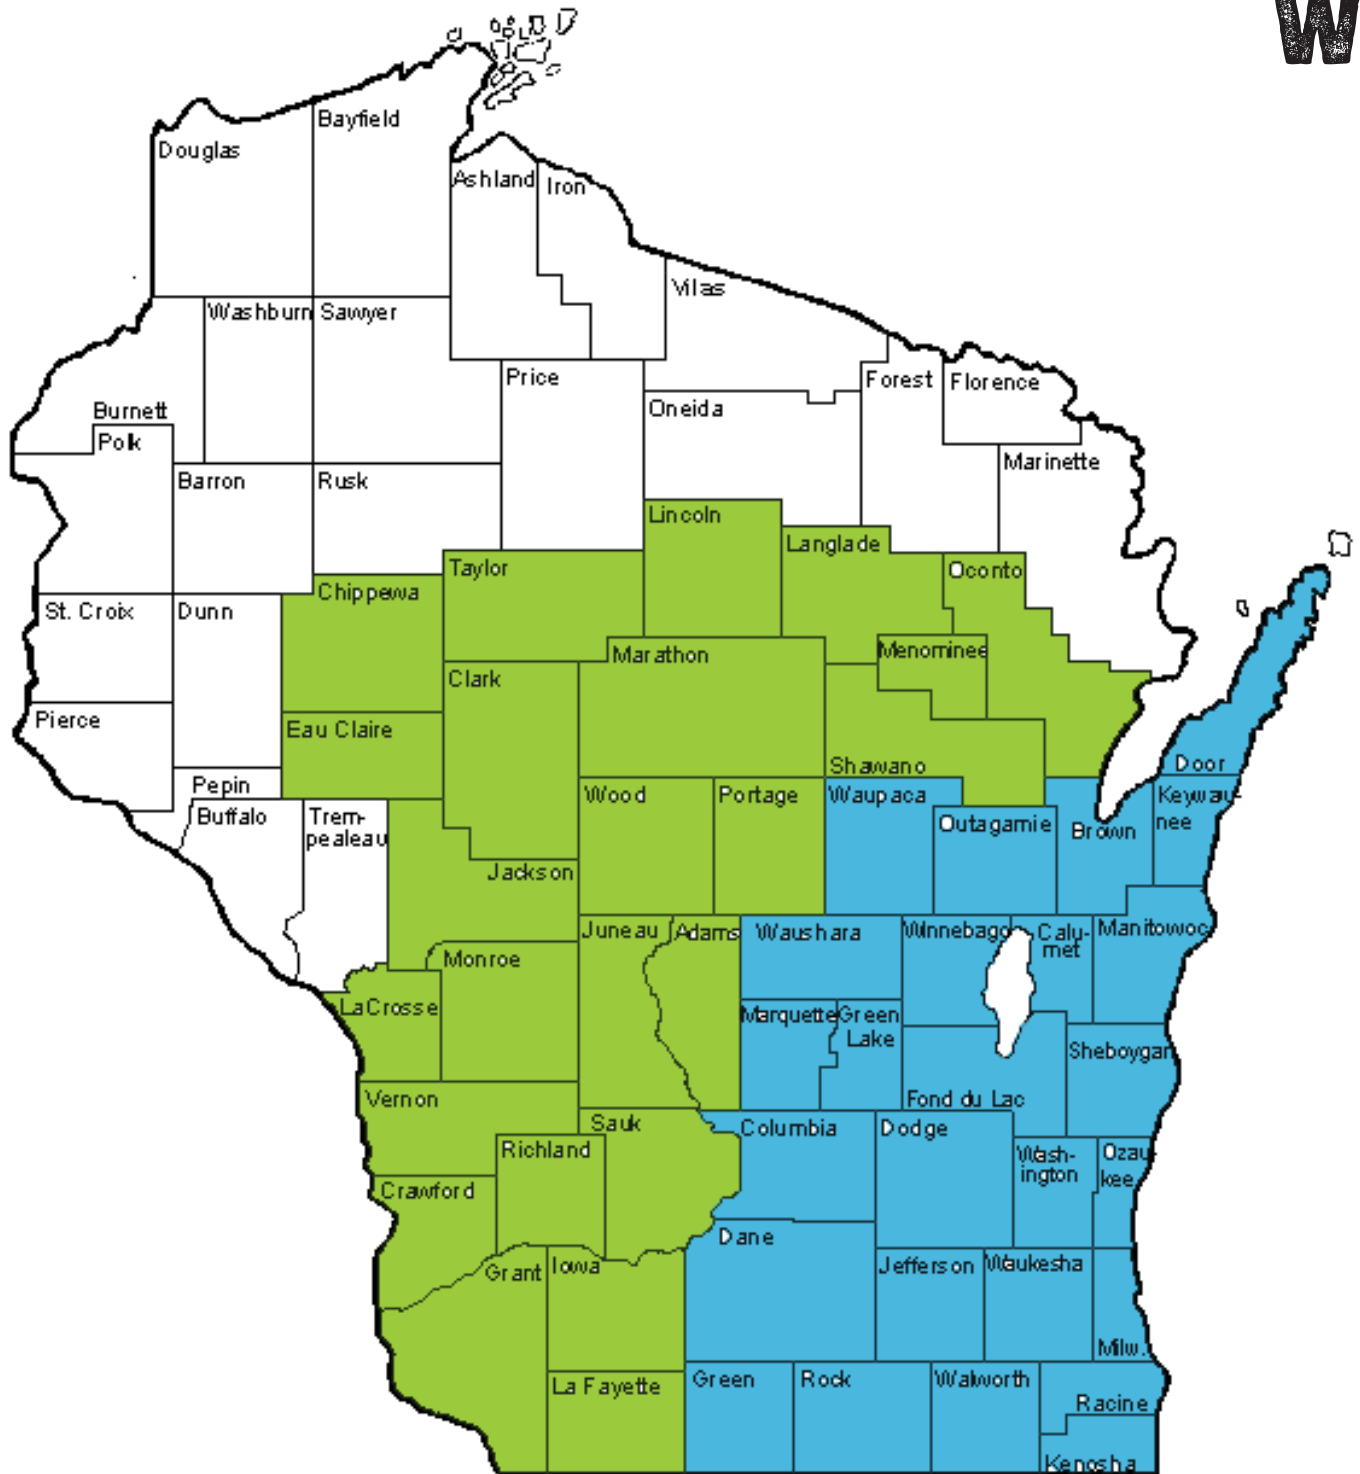

ADOPTION MAP

HB
WI

● ALTERED/ ADULT DOGS ONLY

● PUPPIES ONLY

ALL ADOPTERS MUST RETRIEVE THEIR DOG FROM ITS FOSTER HOME. SHOULD THE TRIAL PERIOD PROVE UNSUCCESSFUL, RETURNING THE DOG TO ITS FOSTER HOME IS MANDATORY.